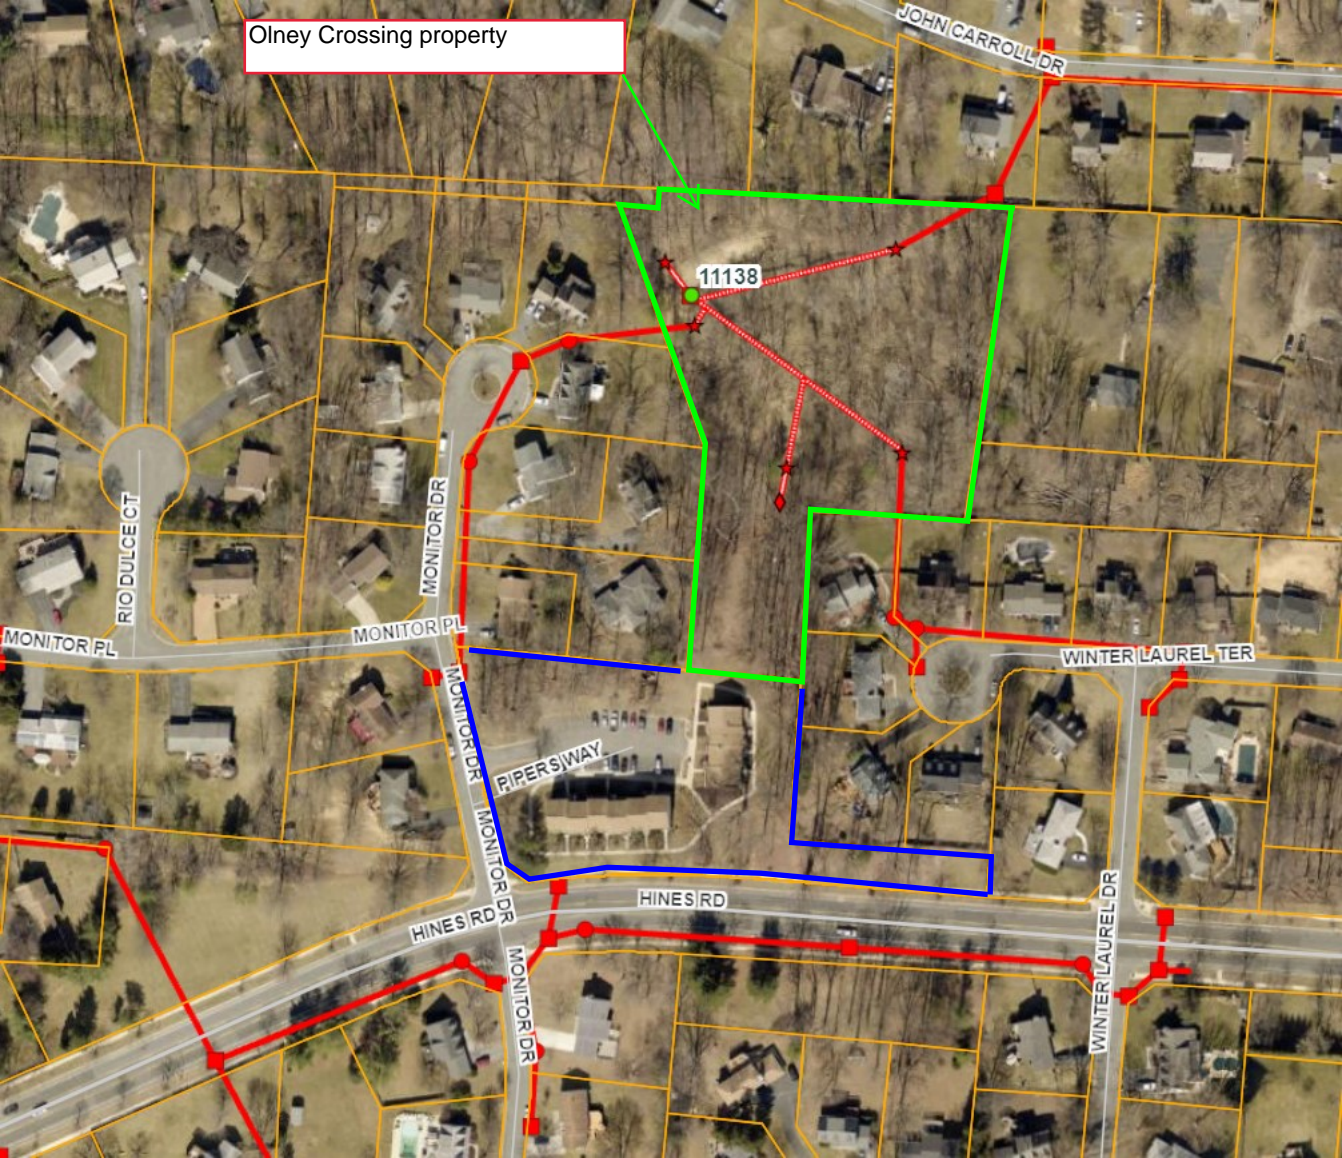

Olney Crossing property

11138

RIO DULCE CT

JOHN CARROLL DR

MONITOR DR

MONITOR PL

MONITOR PL

PIPER SWAY

WINTER LAUREL TER

HINES RD

HINES RD

WINTER LAUREL DR